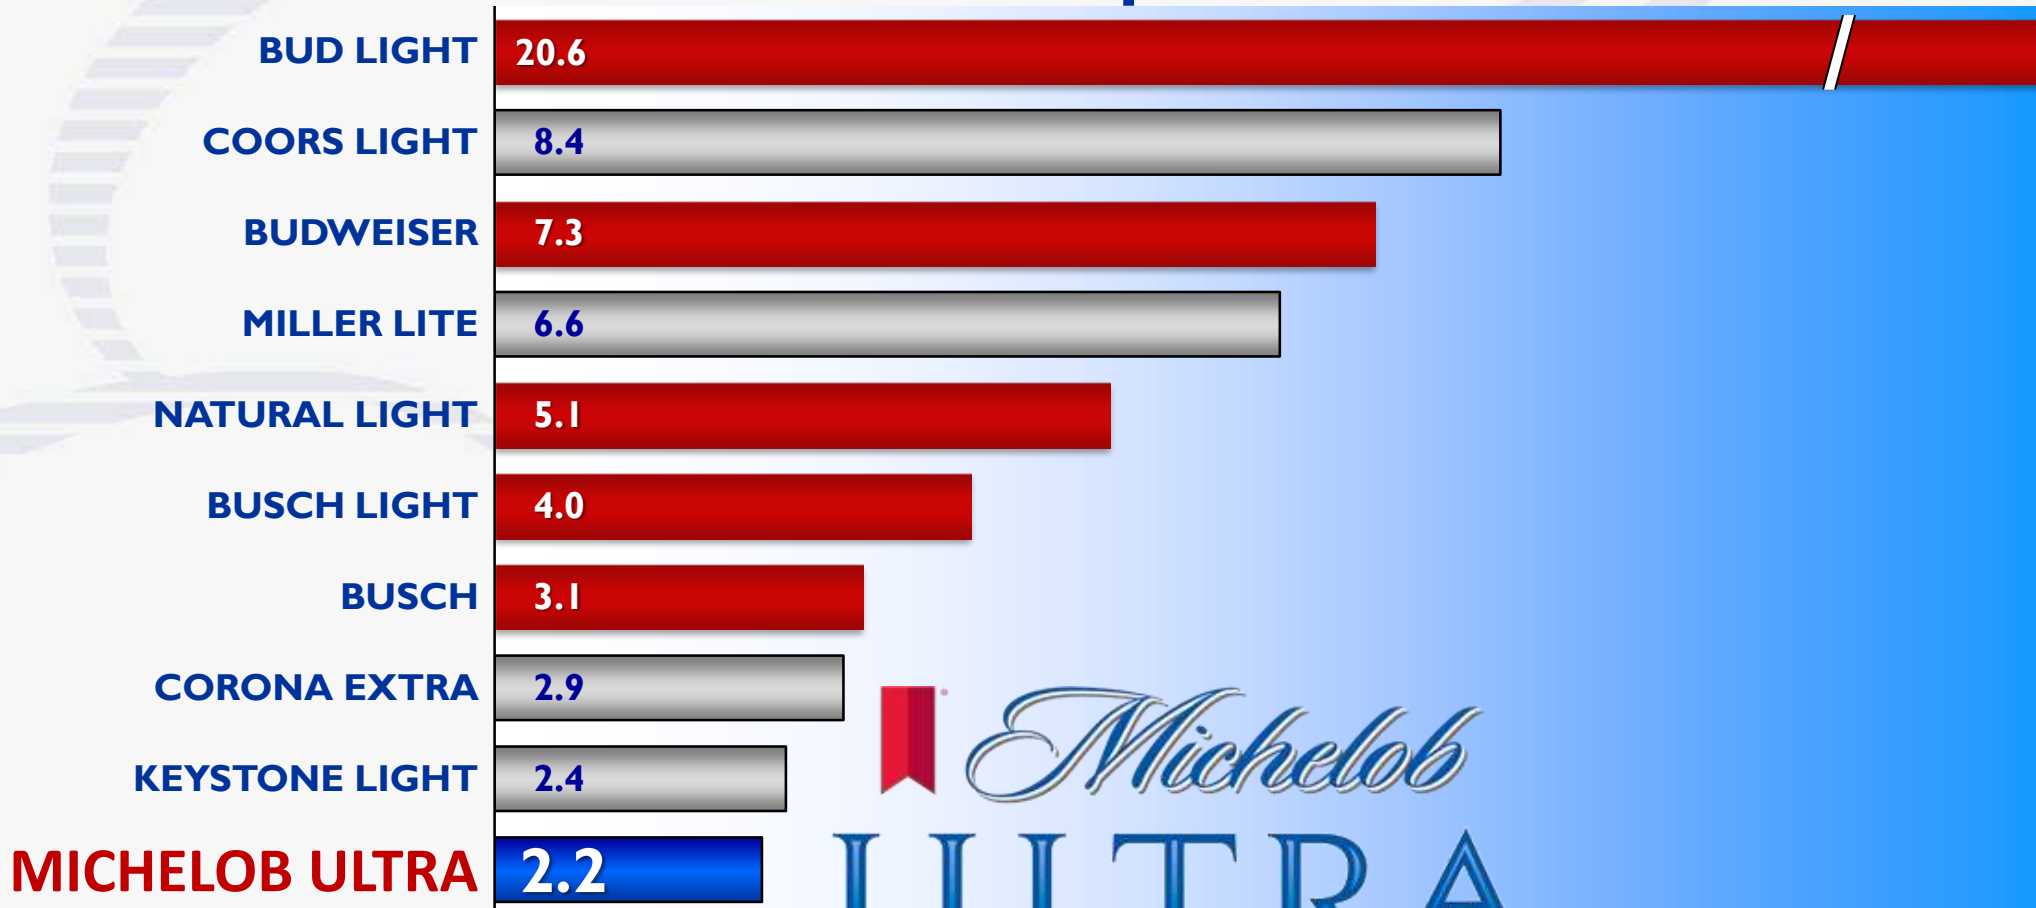

#10 Largest Brand in the US

IRI Top 10 Brands