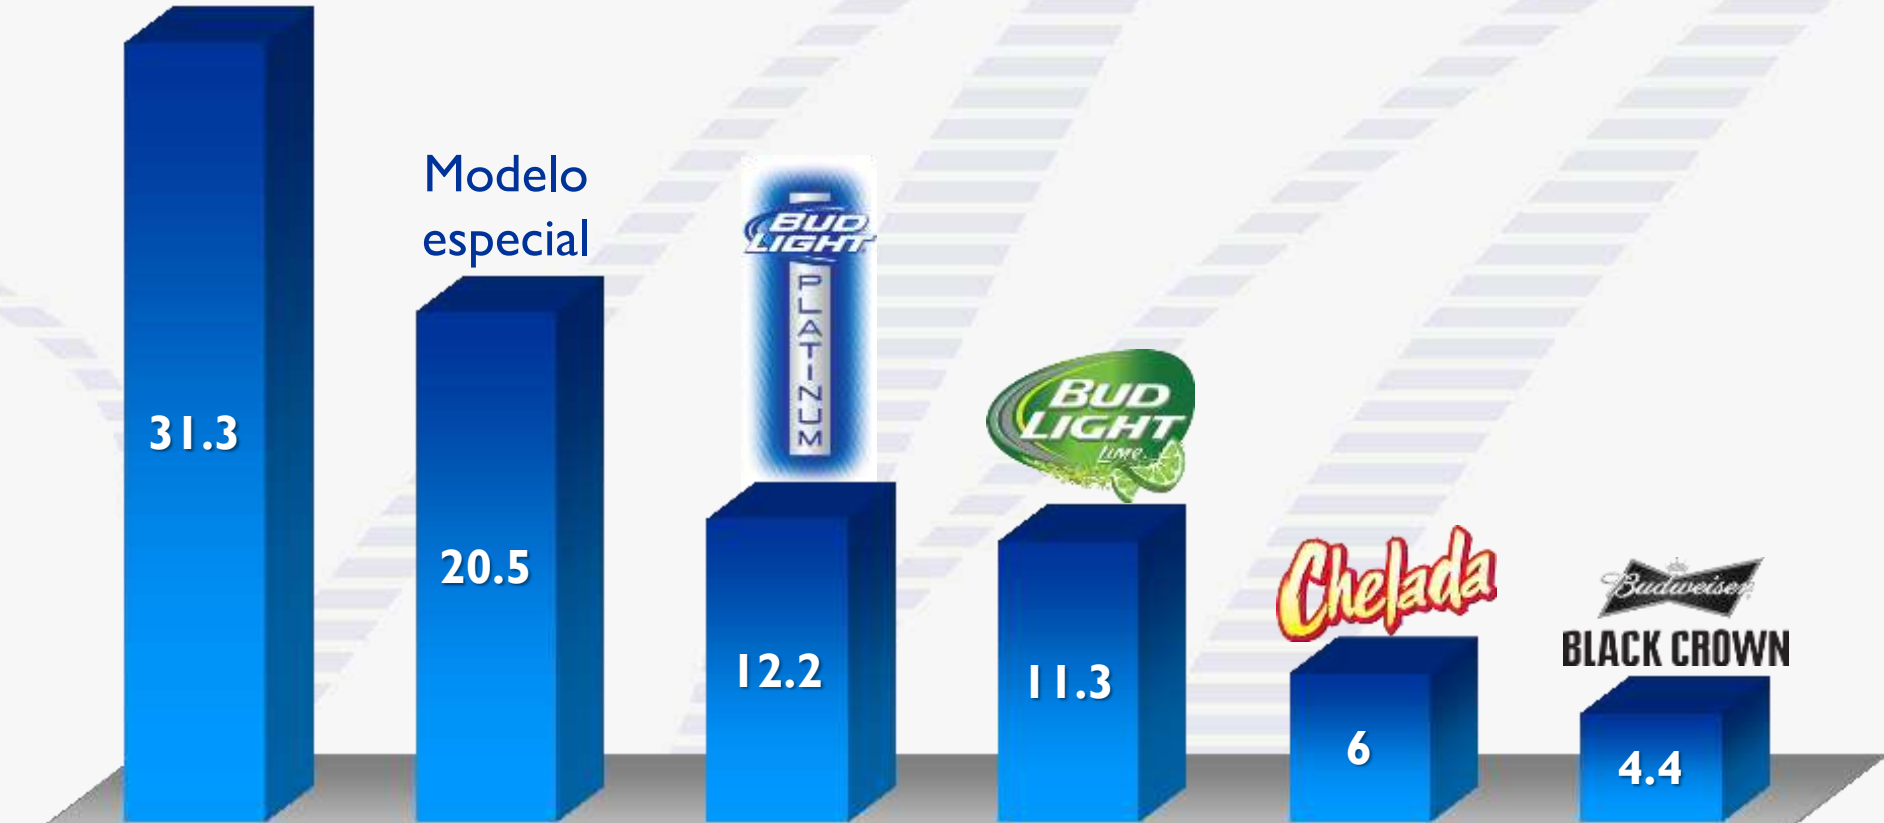

2012

Premium Plus Continues to Grow

Premium Plus Share of Beer Category

**Michelob
ULTRA**

Largest Premium Plus Brand

**Michelob
ULTRA**

Share of Premium Plus Category

Source: Total US IRI MULC YTP, September 2013