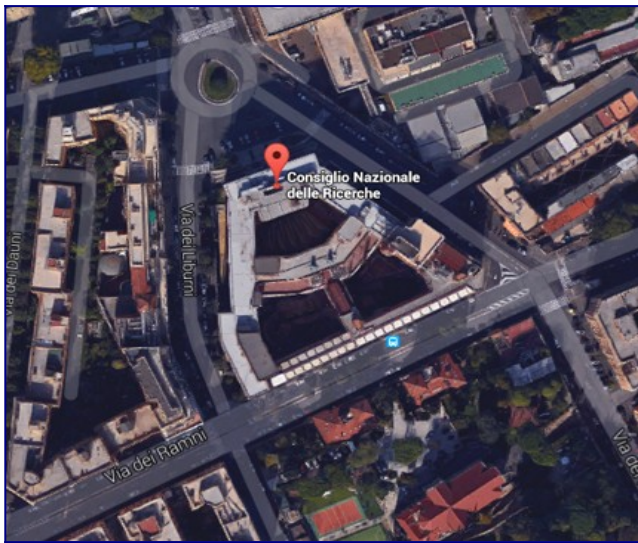

How to reach CNR headquarters

Cnr headquarters are located in Rome, [Via dei Marrucini s.n.c., 00185 Rome, Italy.](#)

Arriving from Fiumicino airport:

	Itinerary	Timetable
reach train station	Outside Fiumicino airport Fiumicino Air Terminal (FS Trenitalia)	
take Leonardo Express	32' trip to Termini Station	every 15 min.
get off at	Termini Station	
on foot	about 17 min, 1.3 km	
thus arriving in	Piazzale Aldo Moro 7 (main entrance)	
take bus line	331 (Vescovio) - 4 stops	
get off at	Universita'/Scienze	
on foot	400 metres	
thus arriving in	Piazzale Aldo Moro 7 (main entrance)	
or, by bus, take line	492 (P.zza Risorgimento) - 6 stops	every 7 min.
get off at	Via dei Ramni	
by foot	10 metres backwards	
thus arriving in	Via dei Ramni, 19 (secondary entrance)	

Please note:

'**Leonardo Express**' is the non-stop train service connecting Termini Station, Rome's train hub, with Fiumicino airport in only 32 minutes, with trains departing every 15 minutes (during certain times of the day service may pass to one train every 30 minutes).