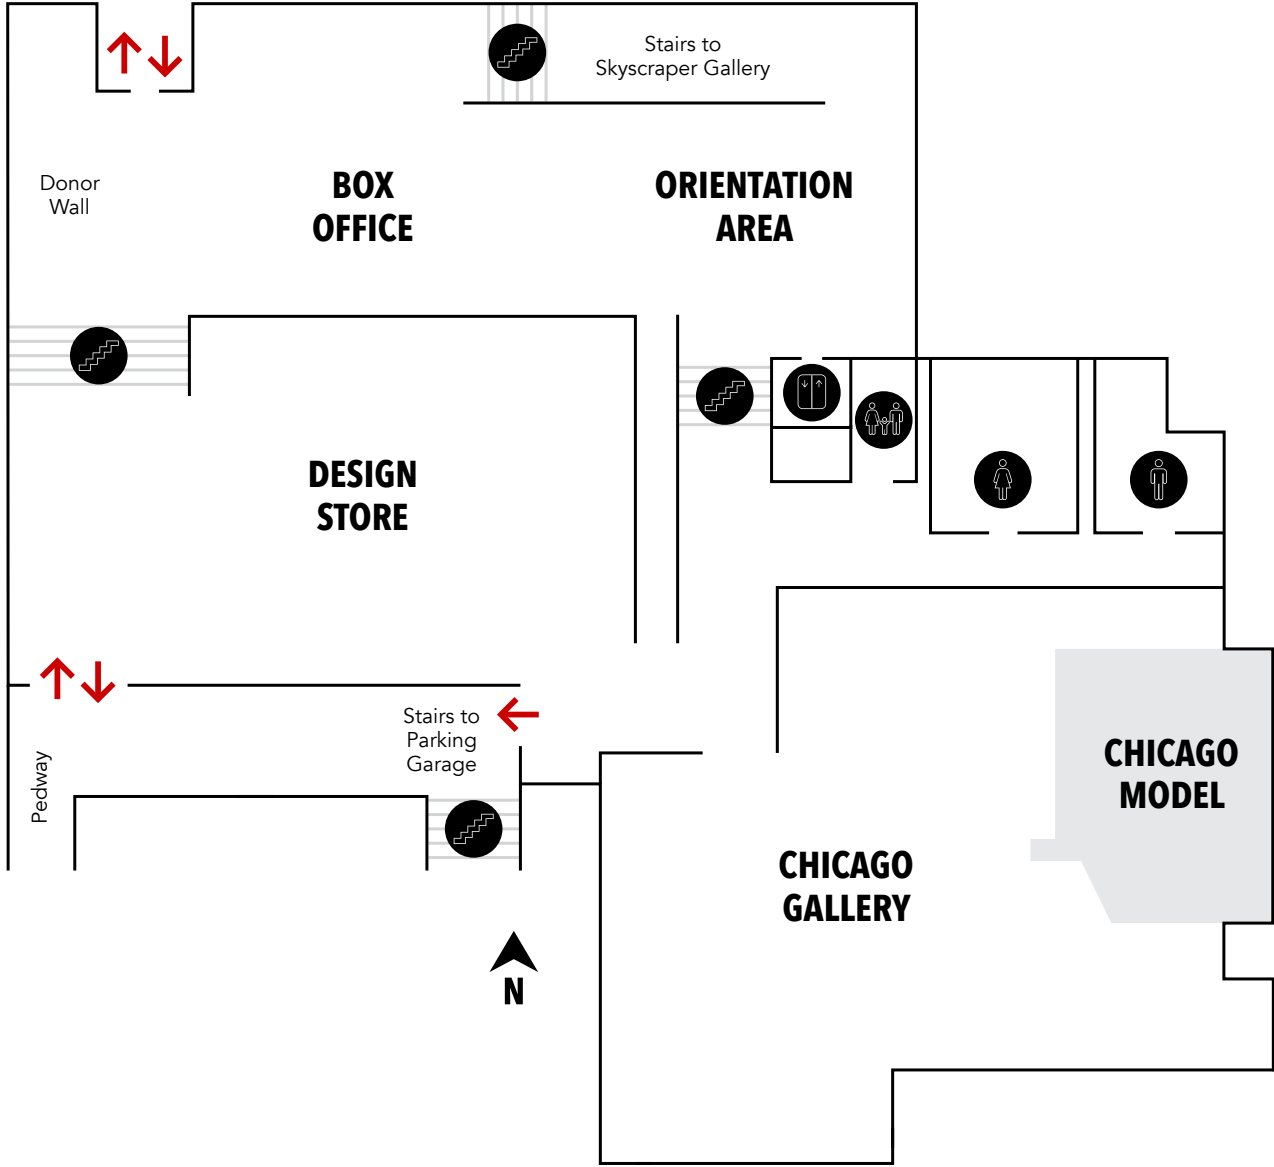

# CONCOURSE LEVEL

Wacker Ave

CHICAGO  
ARCHITECTURE  
CENTER

→ Entrance/Exit

 Elevator

 Stairs

 Family Restroom

 Women's Restroom

 Men's Restroom

# PLAZA LEVEL

Wacker Ave

CHICAGO  
ARCHITECTURE  
CENTER

- Entrance/Exit
- Elevator
- Stairs
- Family Restroom
- Women's Restroom
- Men's Restroom