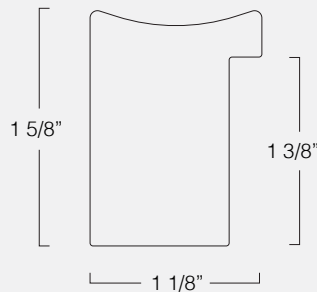

SKU'S

- 33654 Urban Silver Leaf
- 33655 Urban Gold Leaf

simplyroma™ VINTAGE