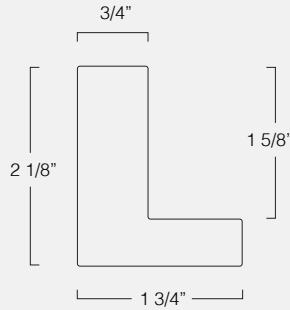

2025 Winter Launch

romaone™ VOLA