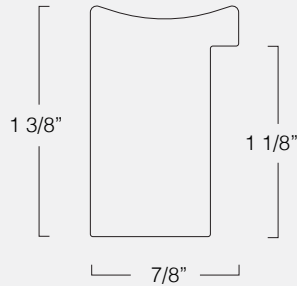

2025 Winter Launch

simplyroma™ VINTAGE

SKU'S

33354 Urban Silver Leaf
33355 Urban Gold Leaf

simplyroma™ VINTAGE