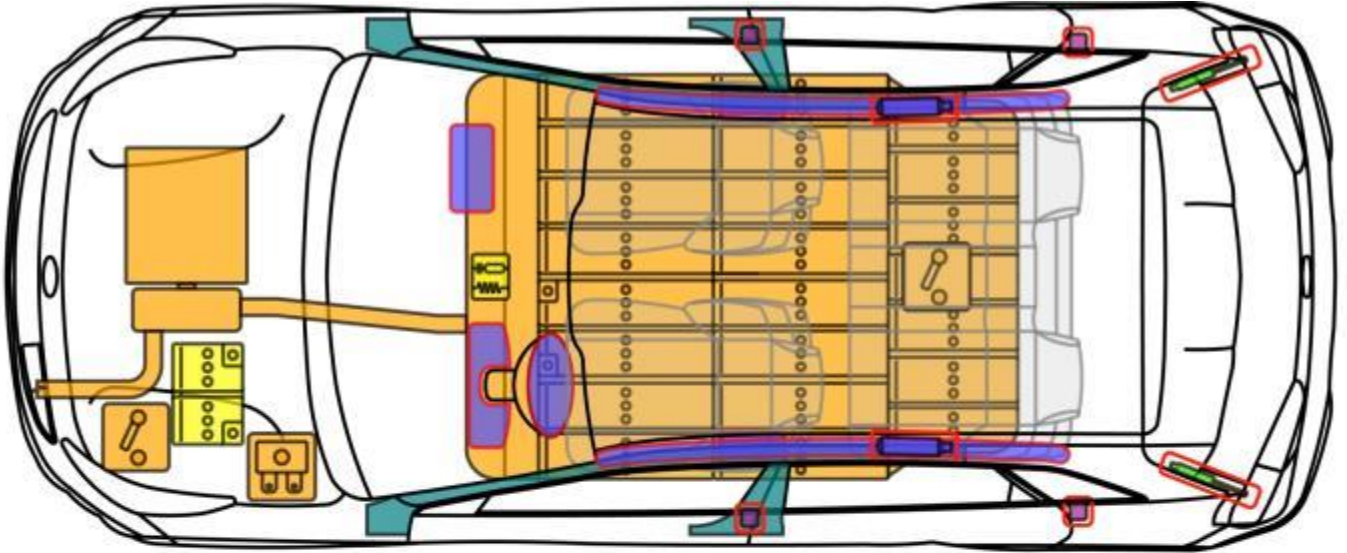

## Legend

	Airbag		Reinforcement		SRS control unit		High voltage battery
	Stored gas inflator		Automatic roll bar		12 V Battery		High voltage -cable/-component
	Seatbelt pretensioner		Cylinder		Fuel tank		High voltage emergency disconnect