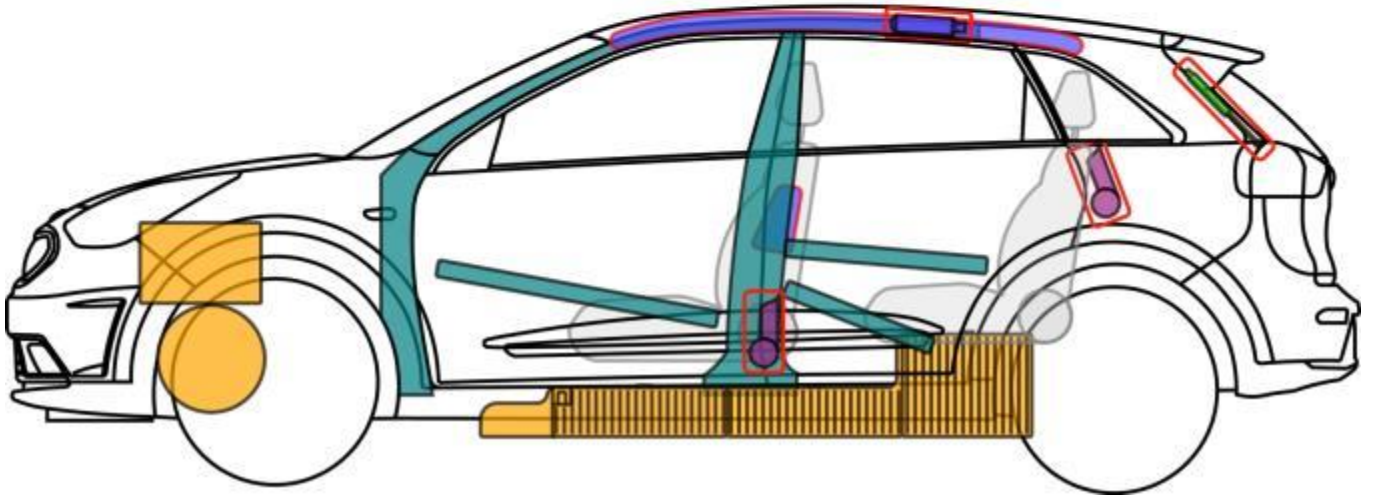

# e-Niro (DE EV)

Electric, 2018-

## Legend

	Airbag		Reinforcement		SRS control unit		High voltage battery
	Stored gas inflator		Automatic roll bar		12 V Battery		High voltage -cable/-component
	Seatbelt pretensioner		Cylinder		Fuel tank		High voltage emergency disconnect