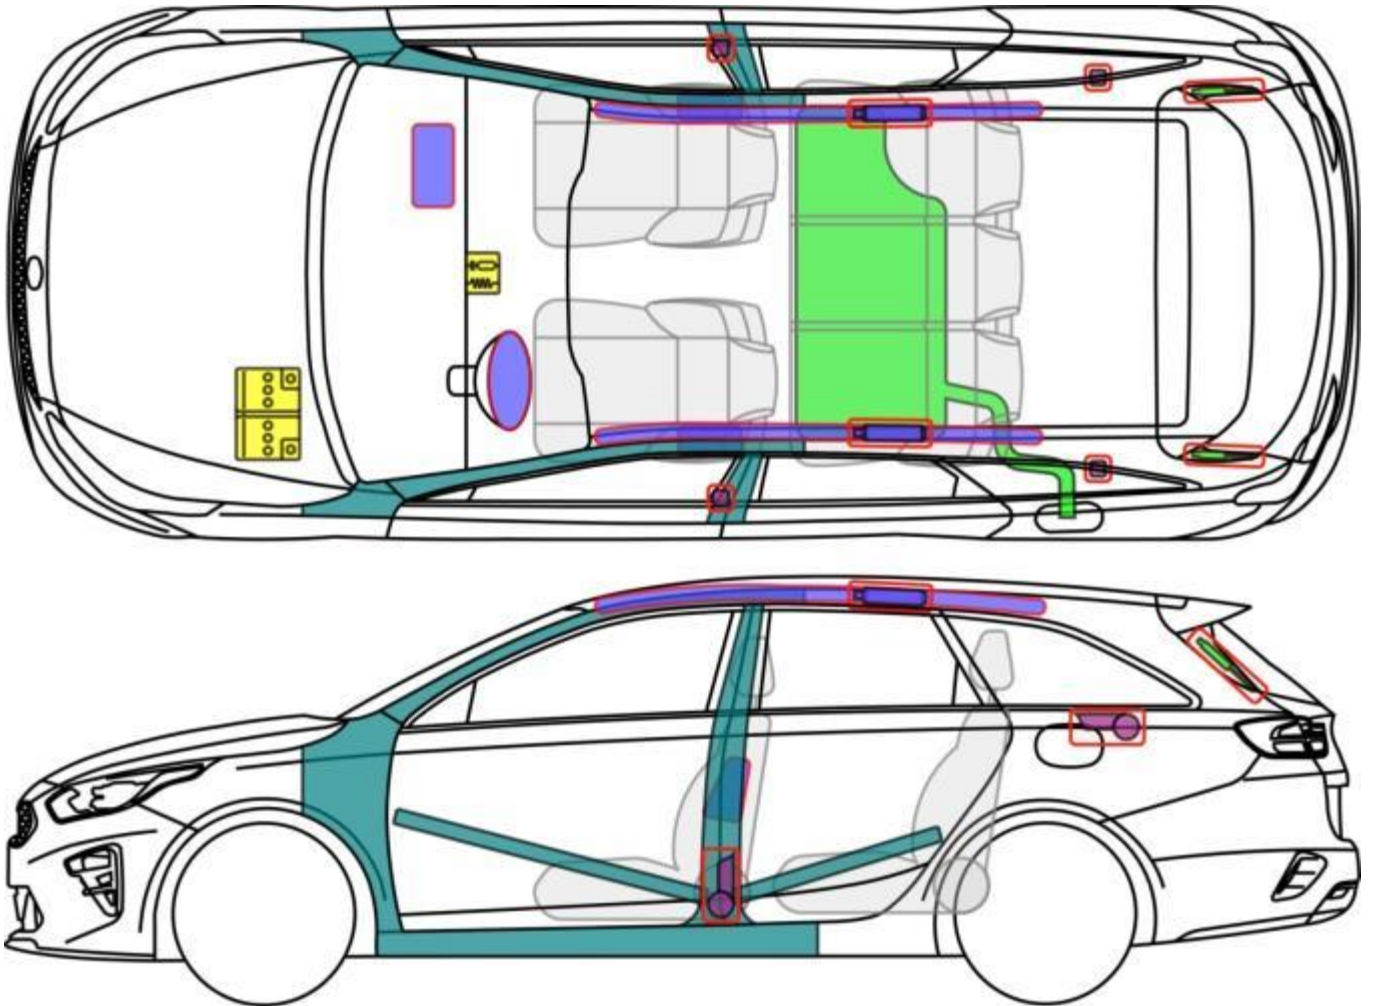

Ceed sw (CD)

Sportswagon from 2018

Legend

	Airbag		Reinforcement		SRS control unit
	Stored gas inflator		Pedestrian protection system		12 V Battery
	Seatbelt pretensioner		Cylinder		Fuel tank

Ceed sw