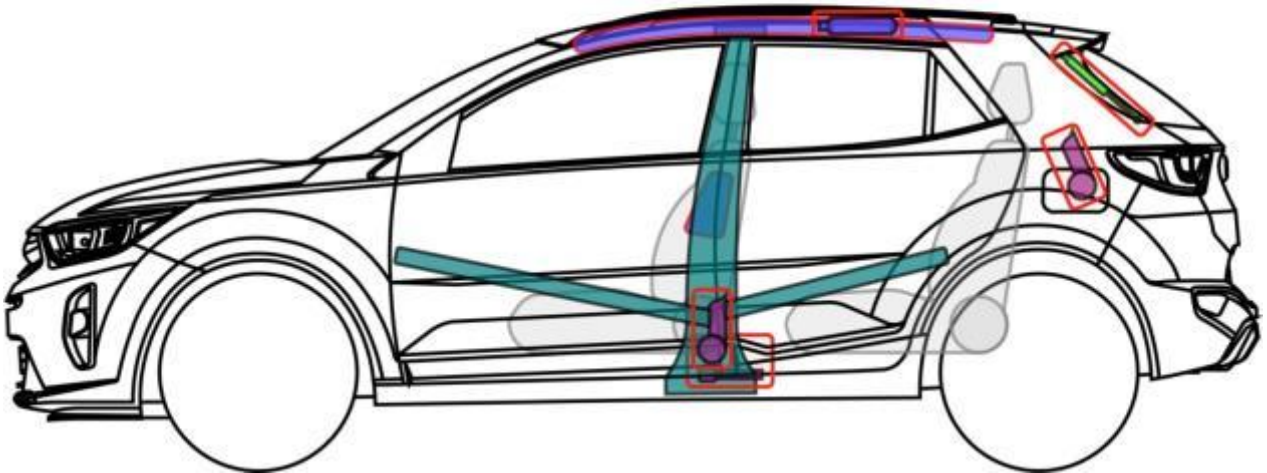

# Stonic (YB-CUV)

5-dr, from 2017

## Legend

	Airbag		Reinforcement		SRS control unit
	Stored gas inflator		Pedestrian protection system		12 V Battery
	Seatbelt pretensioner		Cylinder		Fuel tank

Stonic