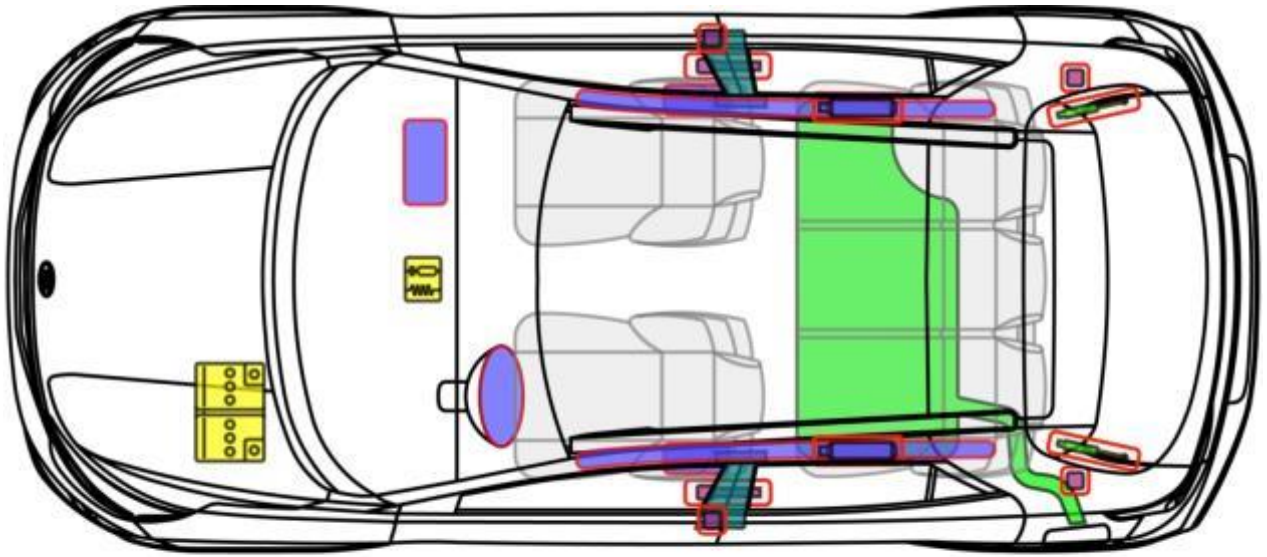

# Stonic (YB-CUV)

5-dr, from 2017

## Legend

	Airbag		Reinforcement		SRS control unit
	Stored gas inflator		Pedestrian protection system		12 V Battery
	Seatbelt pretensioner		Cylinder		Fuel tank

Stonic