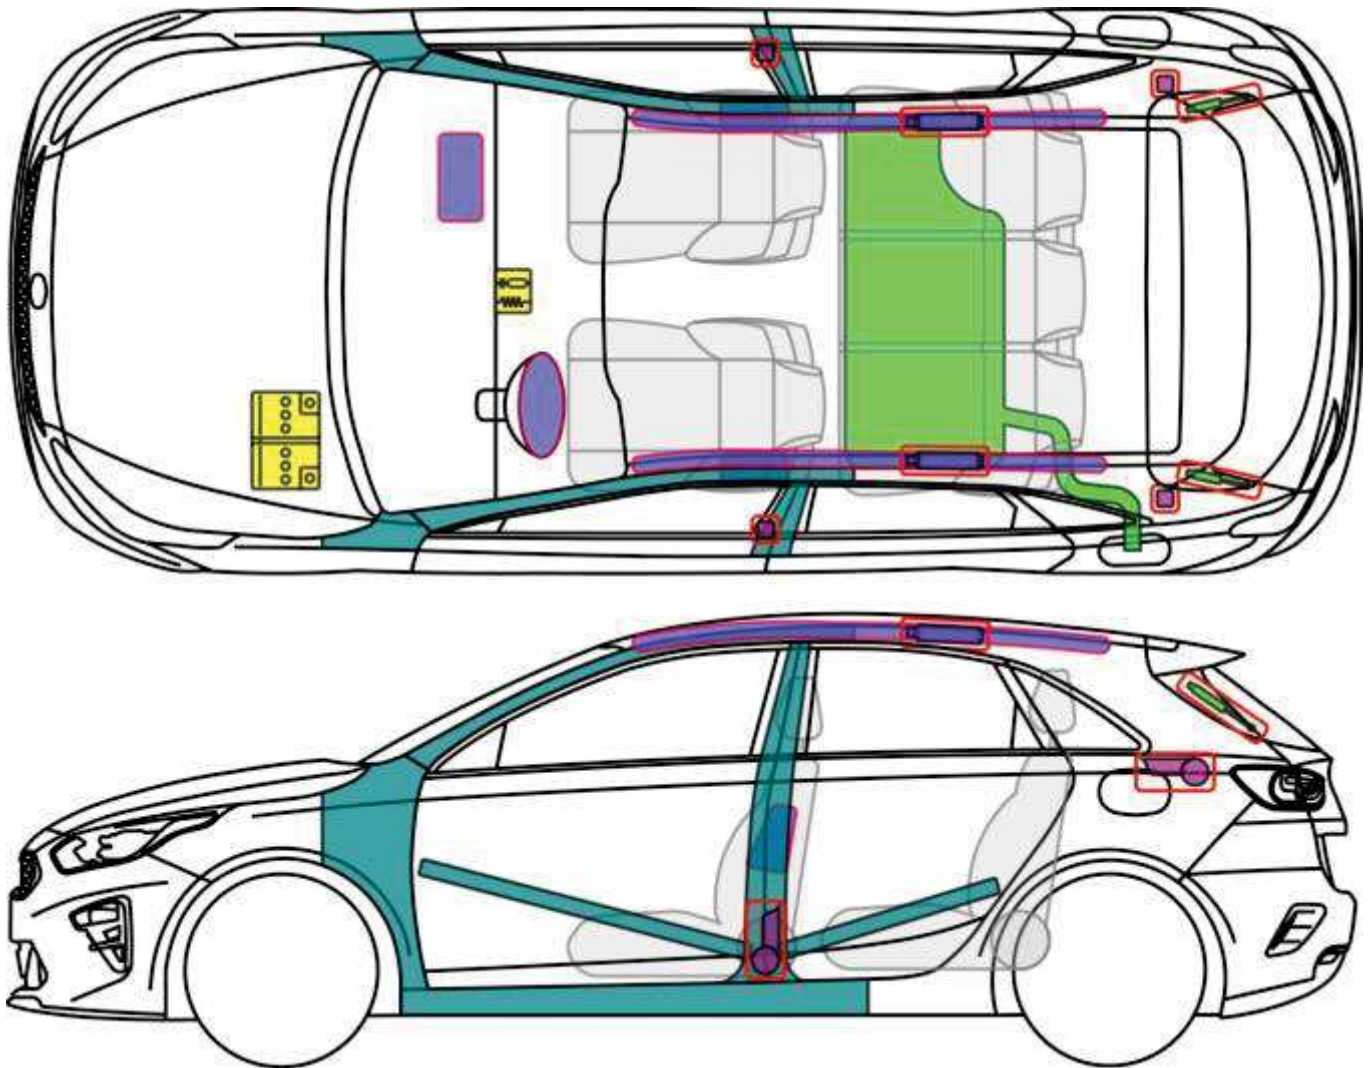

# Ceed (CD)

5-dr from 2018

## Legend

	Airbag		Reinforcement		SRS control unit
	Stored gas inflator		Pedestrian protection system		12 V Battery
	Seatbelt pretensioner		Cylinder		Fuel tank

Ceed