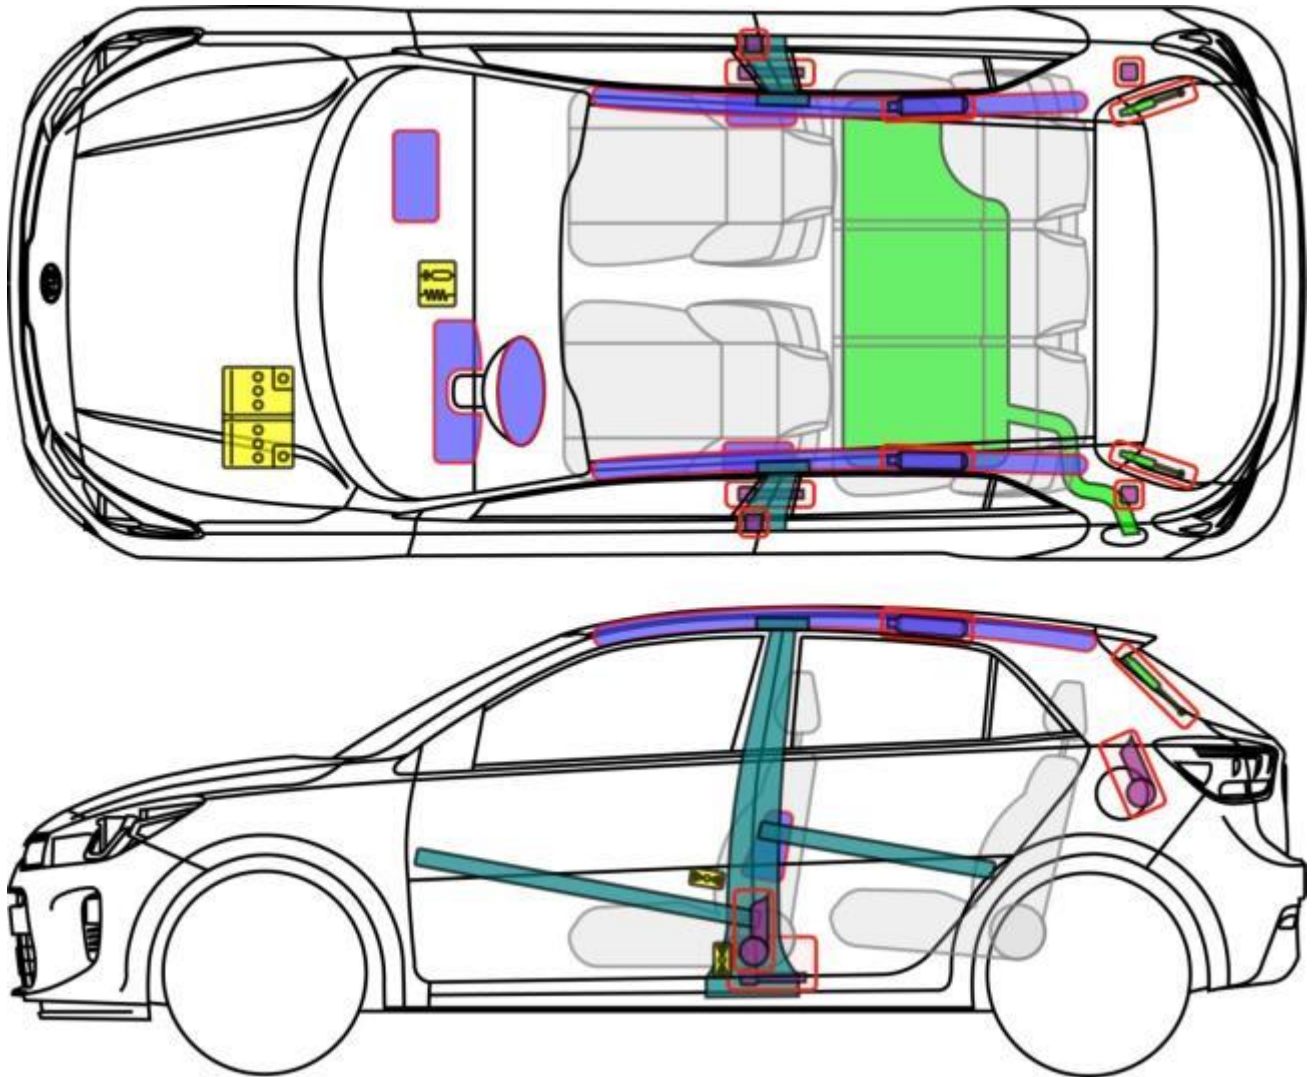

# Rio (YB)

5-dr, from 2017

## Legend

	Airbag		Reinforcement		SRS control unit
	Stored gas inflator		Pedestrian protection system		12 V Battery
	Seatbelt pretensioner		Cylinder		Fuel tank

Rio